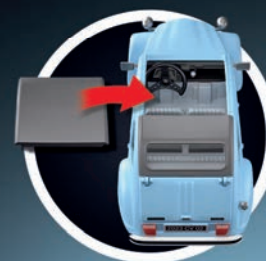

70640 Citroën 2 CV

Trademarks, design patents and copyrights are used with the approval of the owner Volkswagen AG.